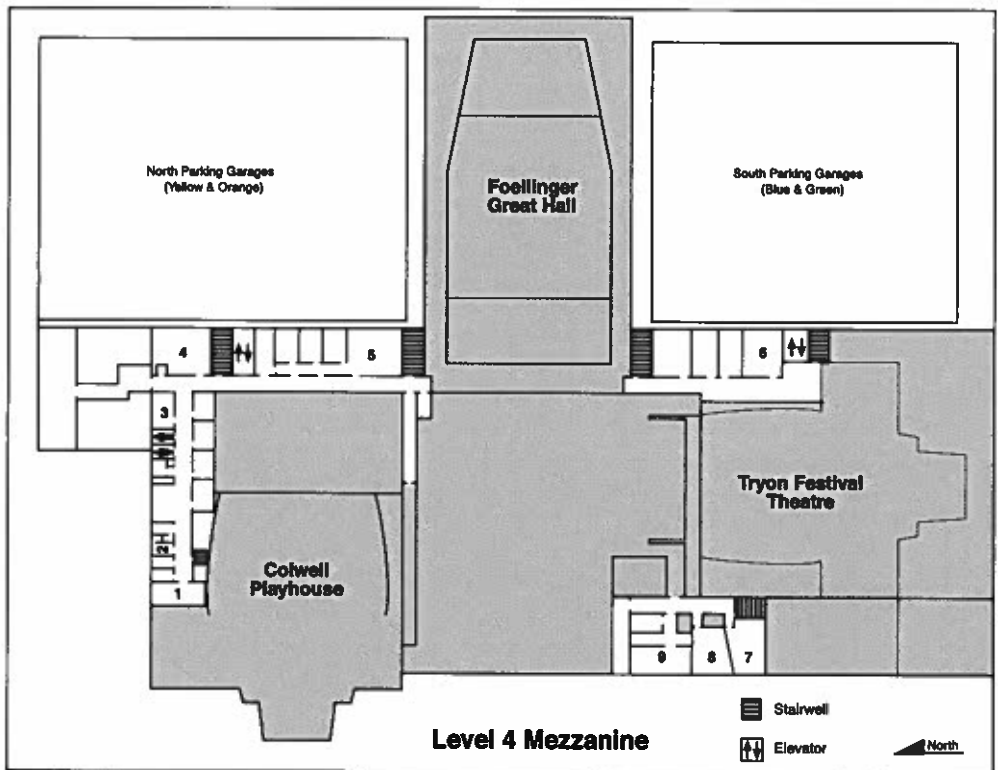

# KRANNERT CENTER FOR THE PERFORMING ARTS MAPS

- Level 5 — Main Lobby**
1. Intermezzo Café
  2. Director's Office Suite
  3. Krannert Room
  4. The Promenade Gift Shop
  5. Ticket Office
  6. Patron Services Office
  7. Coat Check, First Aid

- Festival Headquarters (Thursday)
- Festival Headquarters (Friday and Saturday)
- Swap Desk
- FESTGEAR

- Level 4 — Mezzanine**
1. Design Studio
  3. CAD Lab
  4. Drafting Studio
  5. Theatre Department Offices
  7. Ensemble A
  8. Ensemble B

- Level 3—Blue Parking Garage**
1. A/V Room
  3. Studio 1
  4. Studio 2A
  5. Studio 2B
  6. Room 3-607 (aka Media Design Lab/ TV Studio)

- Level 2—Production**
1. Loading Dock
  6. Prop Shop
  7. Upholstery Shop
  8. Production Office
  11. Costume Shop
  12. Audio Offices
  13. Events Office
  14. Lighting Office
  18. Opera Rehearsal Room
  21. Dance Rehearsal Room
  23. Drama Rehearsal Room
  24. Choral Rehearsal Room
  25. Orchestra Rehearsal Room
  26. Playhouse Men's Dressing Room
  27. Playhouse Green Room
  28. Playhouse Women's Dressing Room
  29. Studio Men's Dressing Room
  31. Studio Women's Dressing Room
  32. Scene Shop