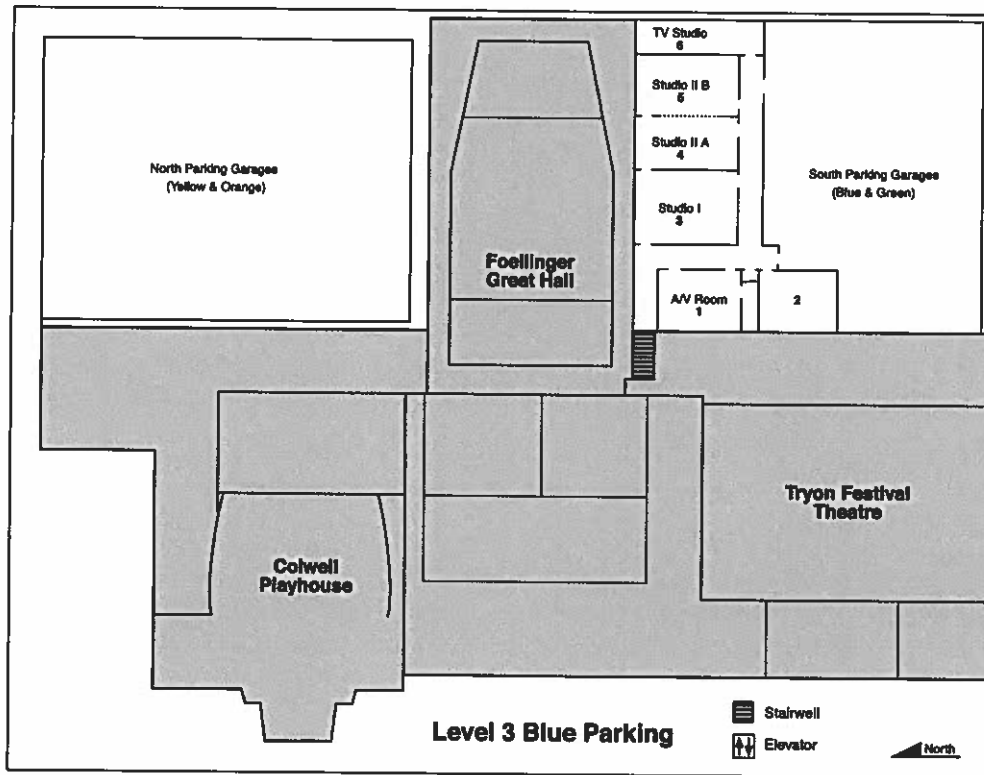

# KRANNERT CENTER FOR THE PERFORMING ARTS MAPS

- Level 5 — Main Lobby**
1. Intermezzo Café
  2. Director's Office Suite
  3. Krannert Room
  4. The Promenade Gift Shop
  5. Ticket Office
  6. Patron Services Office
  7. Coat Check, First Aid

- Festival Headquarters (Thursday)
- Festival Headquarters (Friday and Saturday)
- Swap Desk
- FESTGEAR

- Level 4 — Mezzanine**
1. Design Studio
  3. CAD Lab
  4. Drafting Studio
  5. Theatre Department Offices
  7. Ensemble A
  8. Ensemble B

- Level 3—Blue Parking Garage**
1. A/V Room
  3. Studio 1
  4. Studio 2A
  5. Studio 2B
  6. Room 3-607 (aka Media Design Lab/ TV Studio)

- Level 2—Production**
1. Loading Dock
  6. Prop Shop
  7. Upholstery Shop
  8. Production Office
  11. Costume Shop
  12. Audio Offices
  13. Events Office
  14. Lighting Office
  18. Opera Rehearsal Room
  21. Dance Rehearsal Room
  23. Drama Rehearsal Room
  24. Choral Rehearsal Room
  25. Orchestra Rehearsal Room
  26. Playhouse Men's Dressing Room
  27. Playhouse Green Room
  28. Playhouse Women's Dressing Room
  29. Studio Men's Dressing Room
  31. Studio Women's Dressing Room
  32. Scene Shop