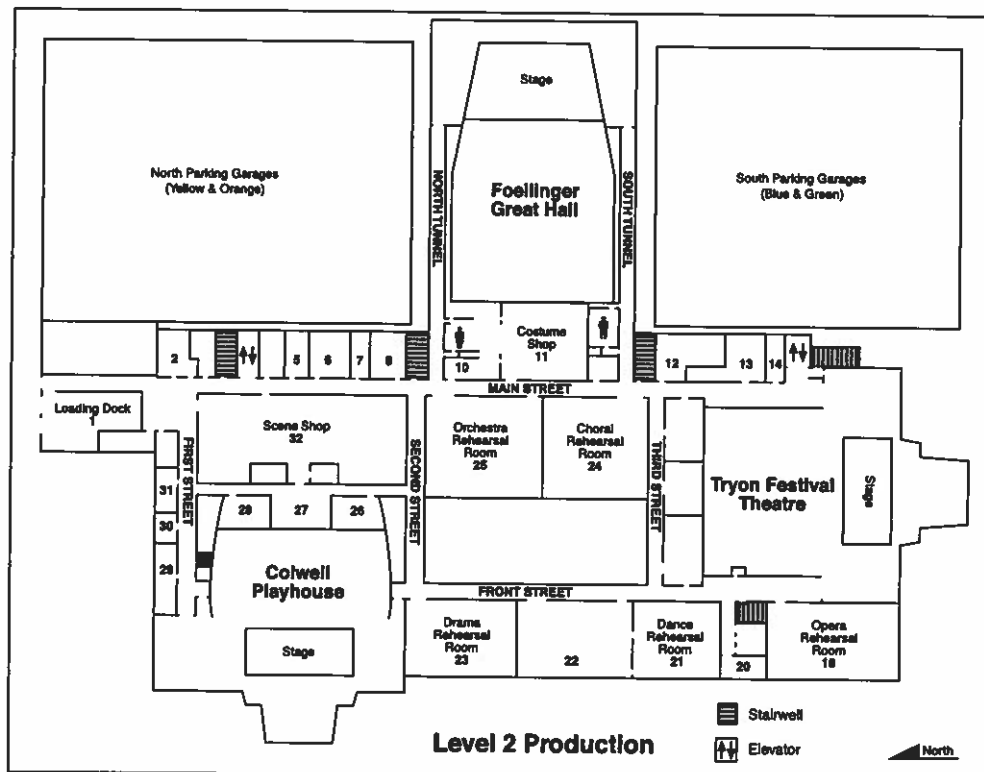

# KRANNERT CENTER FOR THE PERFORMING ARTS MAPS

- Level 5 — Main Lobby**
1. Intermezzo Café
  2. Director's Office Suite
  3. Krannert Room
  4. The Promenade Gift Shop
  5. Ticket Office
  6. Patron Services Office
  7. Coat Check, First Aid

- Festival Headquarters (Thursday)
- Festival Headquarters (Friday and Saturday)
- Swap Desk
- FESTGEAR

- Level 4 — Mezzanine**
1. Design Studio
  3. CAD Lab
  4. Drafting Studio
  5. Theatre Department Offices
  7. Ensemble A
  8. Ensemble B

- Level 3—Blue Parking Garage**
1. A/V Room
  3. Studio 1
  4. Studio 2A
  5. Studio 2B
  6. Room 3-607 (aka Media Design Lab/ TV Studio)

- Level 2—Production**
1. Loading Dock
  6. Prop Shop
  7. Upholstery Shop
  8. Production Office
  11. Costume Shop
  12. Audio Offices
  13. Events Office
  14. Lighting Office
  18. Opera Rehearsal Room
  21. Dance Rehearsal Room
  23. Drama Rehearsal Room
  24. Choral Rehearsal Room
  25. Orchestra Rehearsal Room
  26. Playhouse Men's Dressing Room
  27. Playhouse Green Room
  28. Playhouse Women's Dressing Room
  29. Studio Men's Dressing Room
  31. Studio Women's Dressing Room
  32. Scene Shop