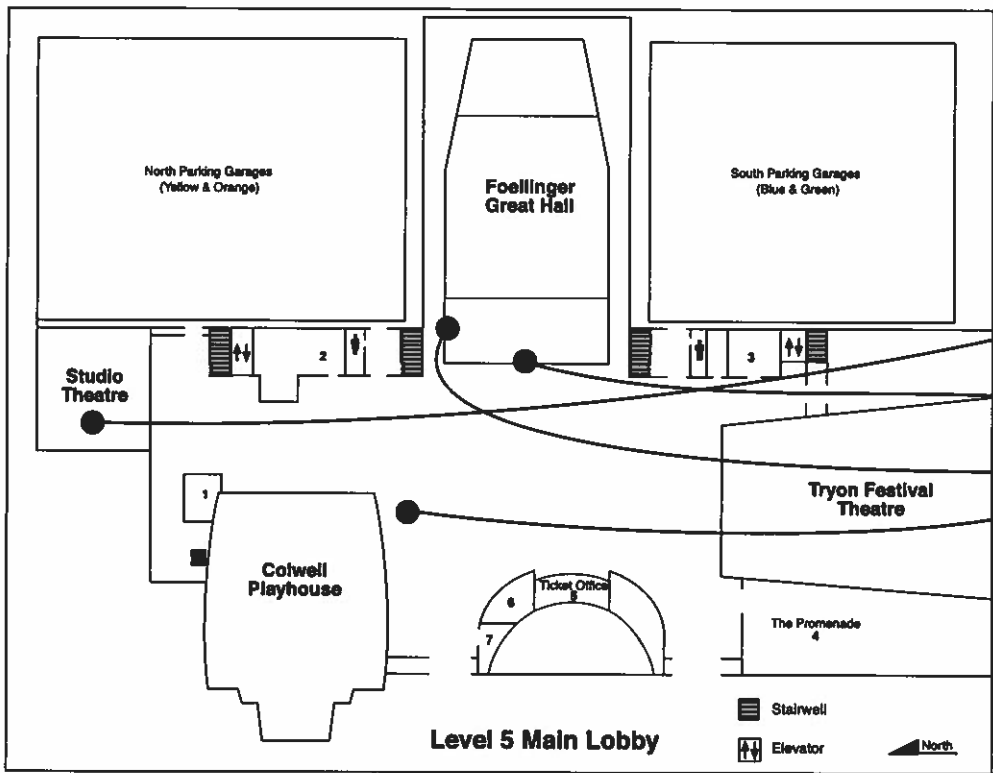

# KRANNERT CENTER FOR THE PERFORMING ARTS MAPS

- Level 5 — Main Lobby**
1. Intermezzo Café
  2. Director's Office Suite
  3. Krannert Room
  4. The Promenade Gift Shop
  5. Ticket Office
  6. Patron Services Office
  7. Coat Check, First Aid

- Festival Headquarters (Thursday)
- Festival Headquarters (Friday and Saturday)
- Swap Desk
- FESTGEAR

- Level 4 — Mezzanine**
1. Design Studio
  3. CAD Lab
  4. Drafting Studio
  5. Theatre Department Offices
  7. Ensemble A
  8. Ensemble B

- Level 3—Blue Parking Garage**
1. A/V Room
  3. Studio 1
  4. Studio 2A
  5. Studio 2B
  6. Room 3-607 (aka Media Design Lab/ TV Studio)

- Level 2—Production**
1. Loading Dock
  6. Prop Shop
  7. Upholstery Shop
  8. Production Office
  11. Costume Shop
  12. Audio Offices
  13. Events Office
  14. Lighting Office
  18. Opera Rehearsal Room
  21. Dance Rehearsal Room
  23. Drama Rehearsal Room
  24. Choral Rehearsal Room
  25. Orchestra Rehearsal Room
  26. Playhouse Men's Dressing Room
  27. Playhouse Green Room
  28. Playhouse Women's Dressing Room
  29. Studio Men's Dressing Room
  31. Studio Women's Dressing Room
  32. Scene Shop